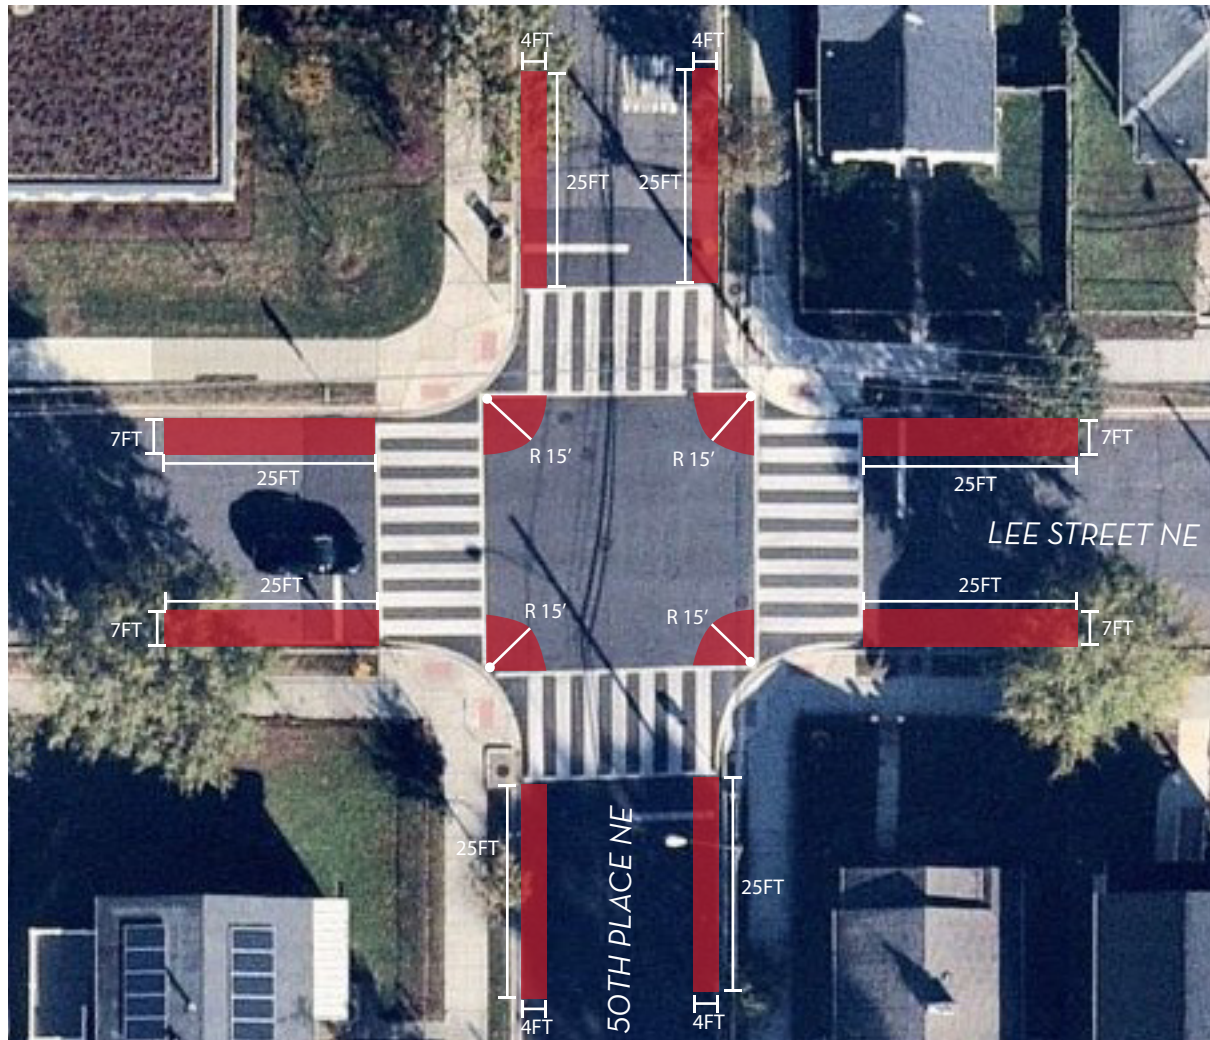

Color the Curb 2022

TEXAS AVENUE SE & B STREET SE

Approximately 1300 SF

TEXAS AVENUE SE & C STREET SE

Approximately 900 SF

Color the Curb 2022

50TH PLACE & LEE STREET NE

Approximately 1200 SF

50TH PLACE & MEADE STREET NE

Approximately 1200 SF

Color the Curb 2022

53RD STREET & C STREET SE

Approximately 1200 SF

53RD & D STREET SE

Approximately 1200 SF