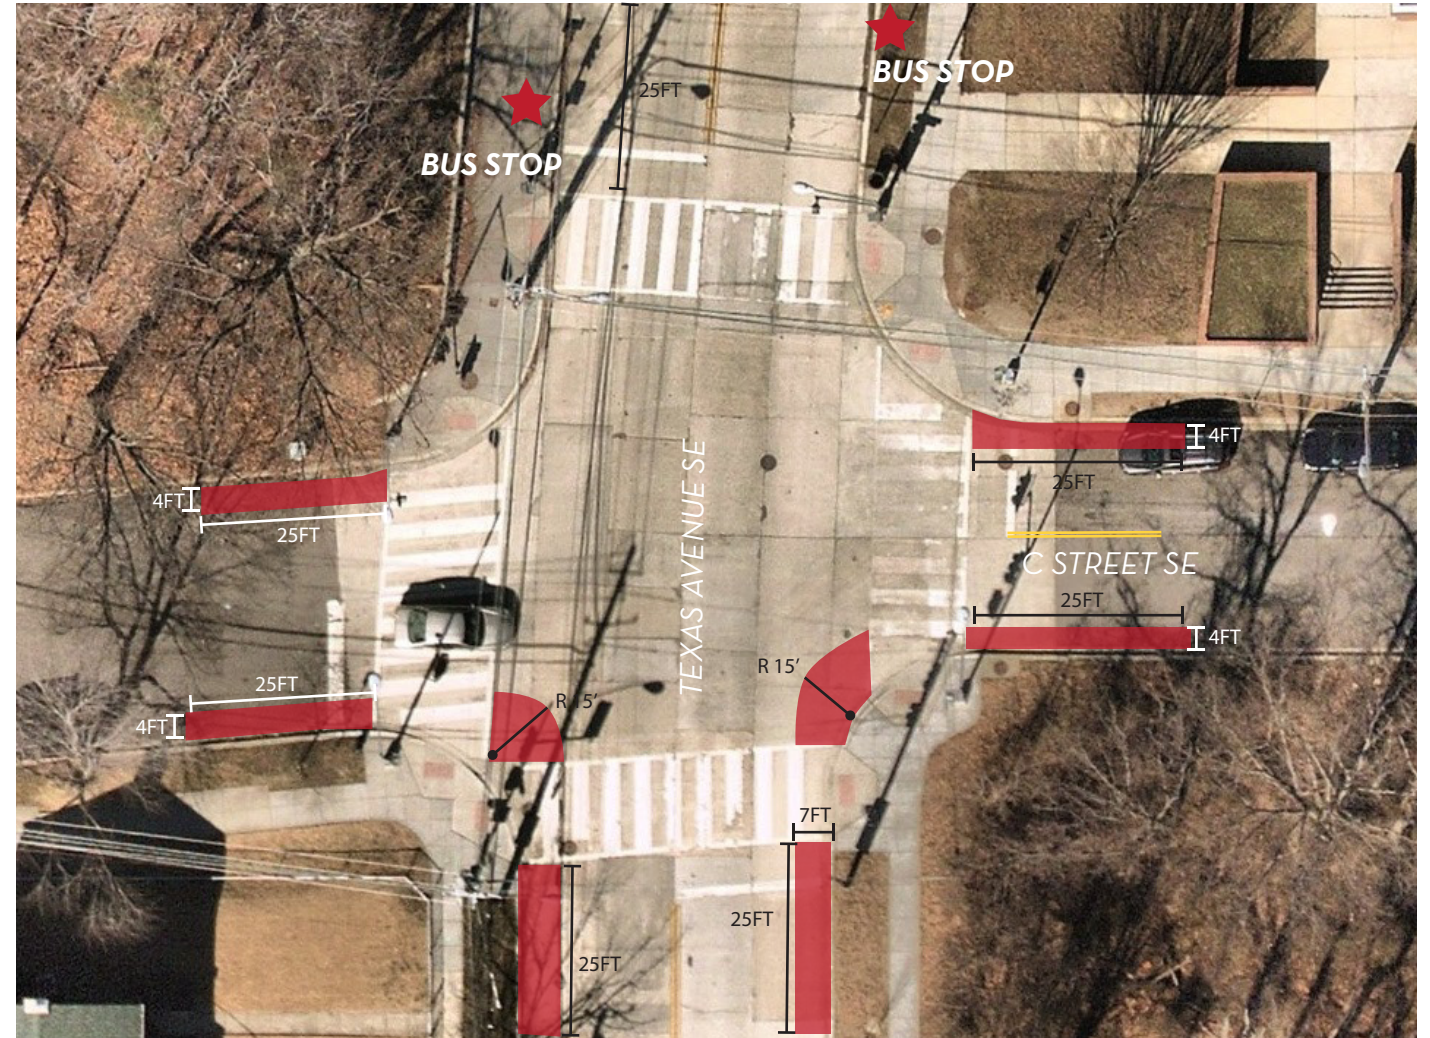

Color the Curb 2022

TEXAS AVENUE SE & B STREET SE

Approximately 1300 SF

TEXAS AVENUE SE & C STREET SE

Approximately 900 SF

Color the Curb 2022

50TH PLACE & LEE STREET NE

Approximately 1200 SF

50TH PLACE & MEADE STREET NE

Approximately 1200 SF

Color the Curb 2022

53RD STREET & C STREET SE

Approximately 1200 SF

53RD & D STREET SE

Approximately 1200 SF