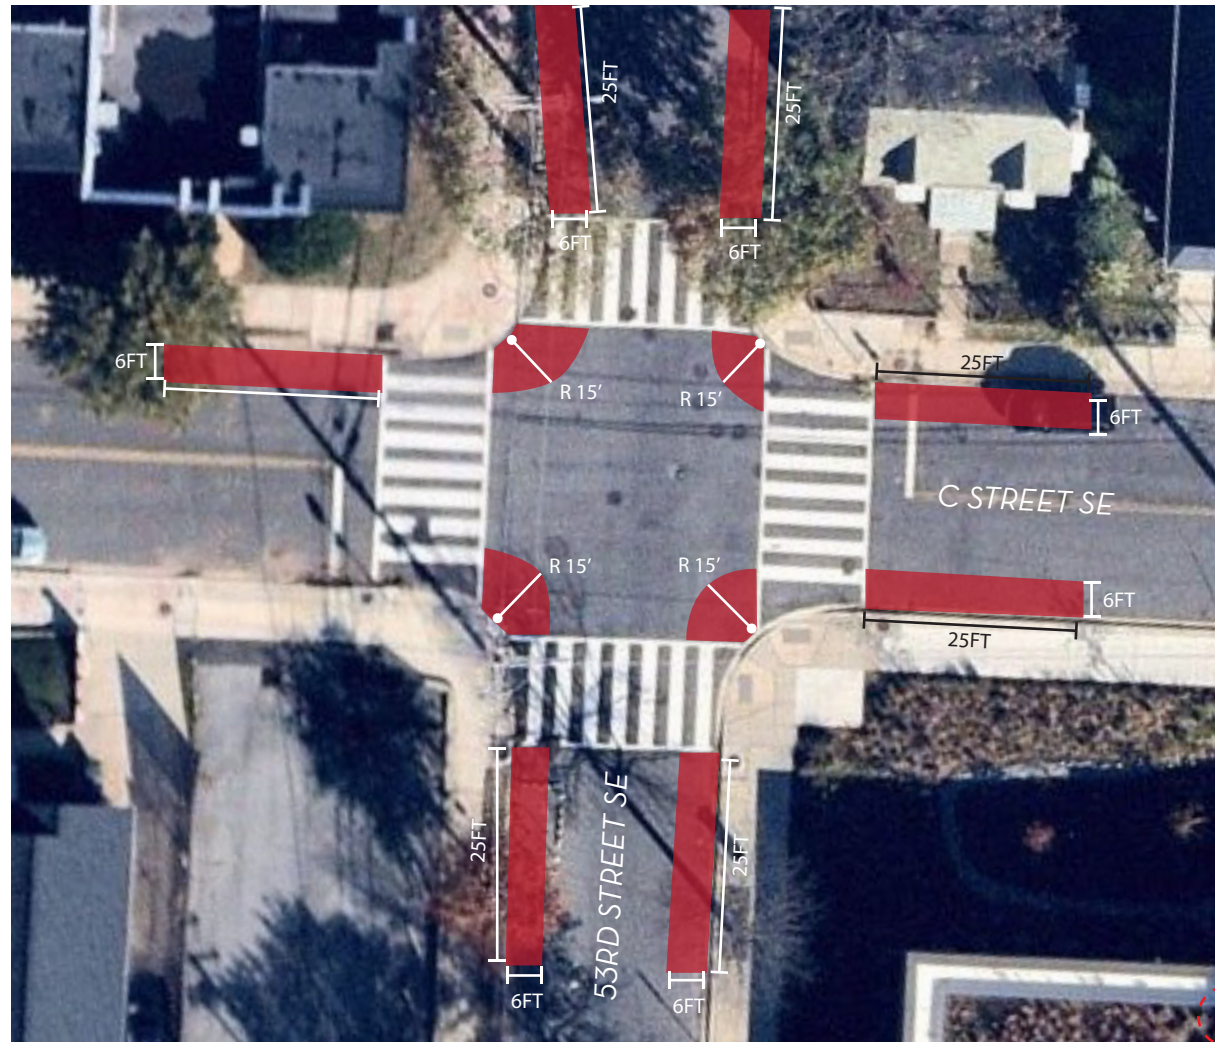

Color the Curb 2022

TEXAS AVENUE SE & B STREET SE

Approximately 1300 SF

TEXAS AVENUE SE & C STREET SE

Approximately 900 SF

Color the Curb 2022

50TH PLACE & LEE STREET NE

Approximately 1200 SF

50TH PLACE & MEADE STREET NE

Approximately 1200 SF

Color the Curb 2022

53RD STREET & C STREET SE

Approximately 1200 SF

53RD & D STREET SE

Approximately 1200 SF