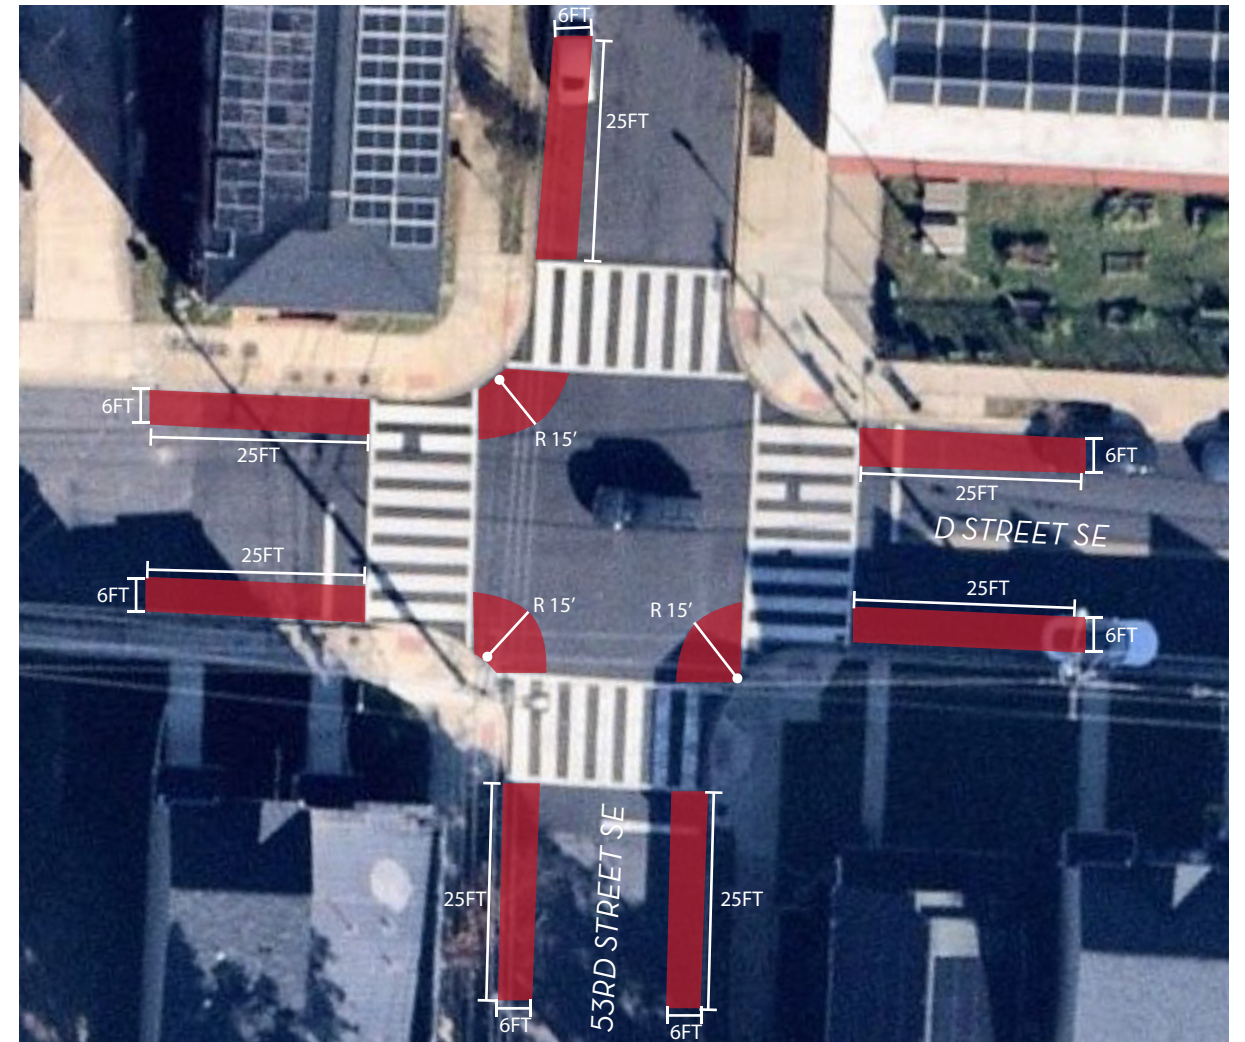

Color the Curb 2022

TEXAS AVENUE SE & B STREET SE

Approximately 1300 SF

TEXAS AVENUE SE & C STREET SE

Approximately 900 SF

Color the Curb 2022

50TH PLACE & LEE STREET NE

Approximately 1200 SF

50TH PLACE & MEADE STREET NE

Approximately 1200 SF

Color the Curb 2022

53RD STREET & C STREET SE

Approximately 1200 SF

53RD & D STREET SE

Approximately 1200 SF