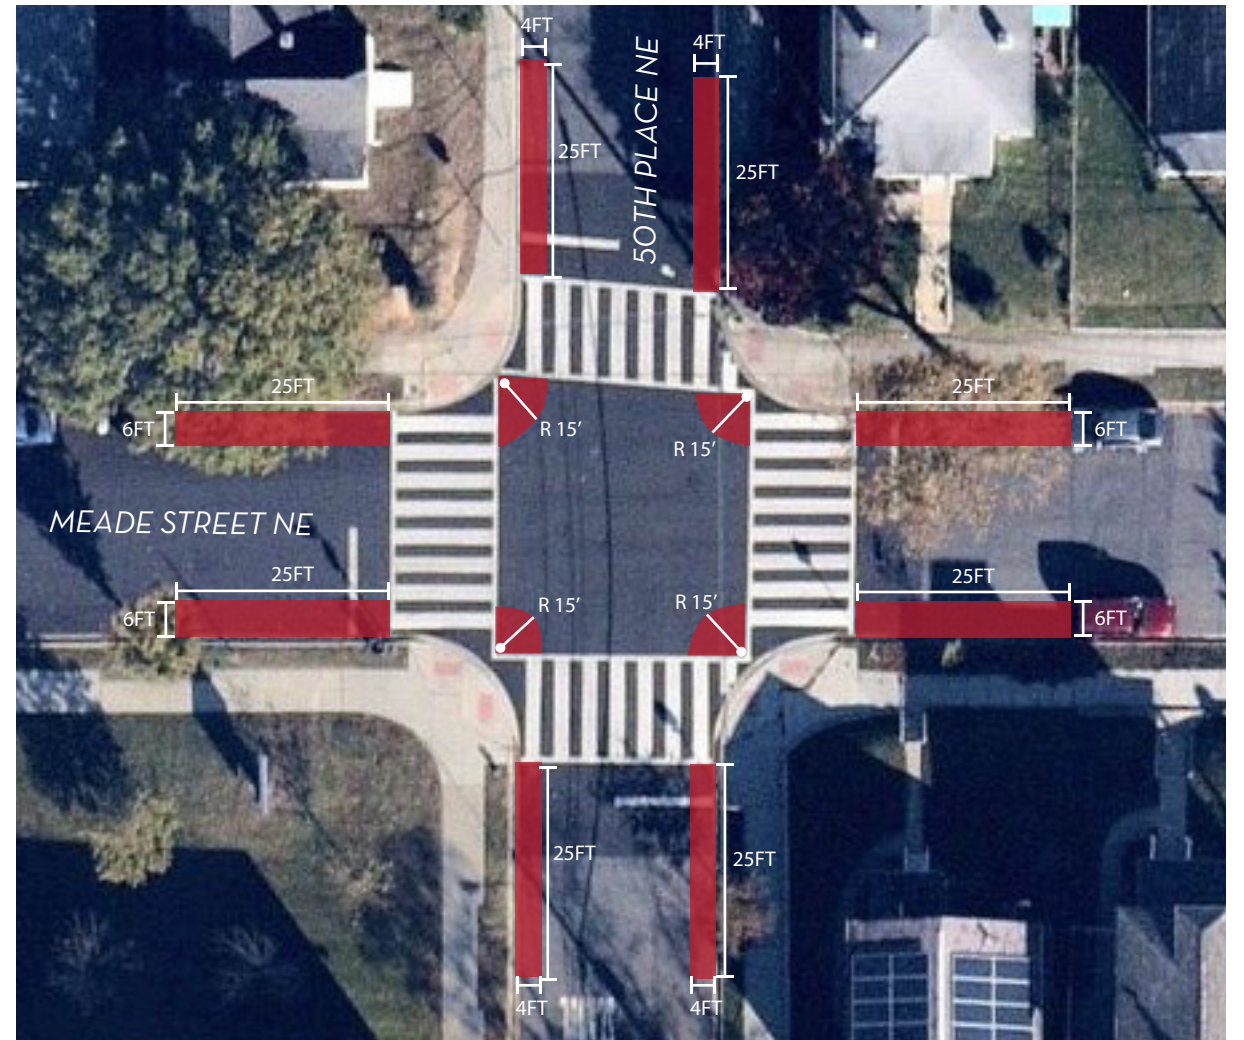

Color the Curb 2022

TEXAS AVENUE SE & B STREET SE

Approximately 1300 SF

TEXAS AVENUE SE & C STREET SE

Approximately 900 SF

Color the Curb 2022

50TH PLACE & LEE STREET NE

Approximately 1200 SF

50TH PLACE & MEADE STREET NE

Approximately 1200 SF

Color the Curb 2022

53RD STREET & C STREET SE

Approximately 1200 SF

53RD & D STREET SE

Approximately 1200 SF