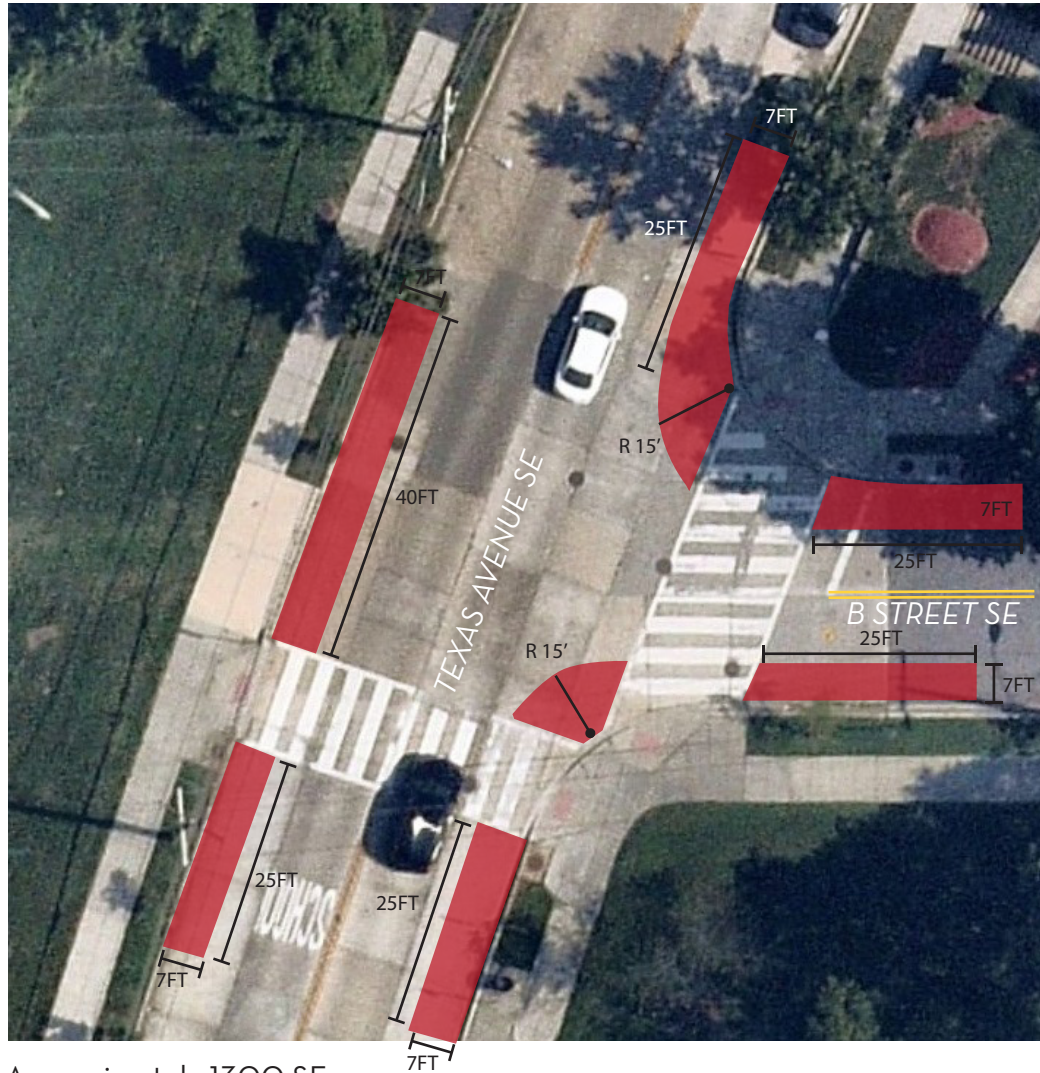

Color the Curb 2022

TEXAS AVENUE SE & B STREET SE

Approximately 1300 SF

TEXAS AVENUE SE & C STREET SE

Approximately 900 SF

Color the Curb 2022

50TH PLACE & LEE STREET NE

Approximately 1200 SF

50TH PLACE & MEADE STREET NE

Approximately 1200 SF

Color the Curb 2022

53RD STREET & C STREET SE

Approximately 1200 SF

53RD & D STREET SE

Approximately 1200 SF